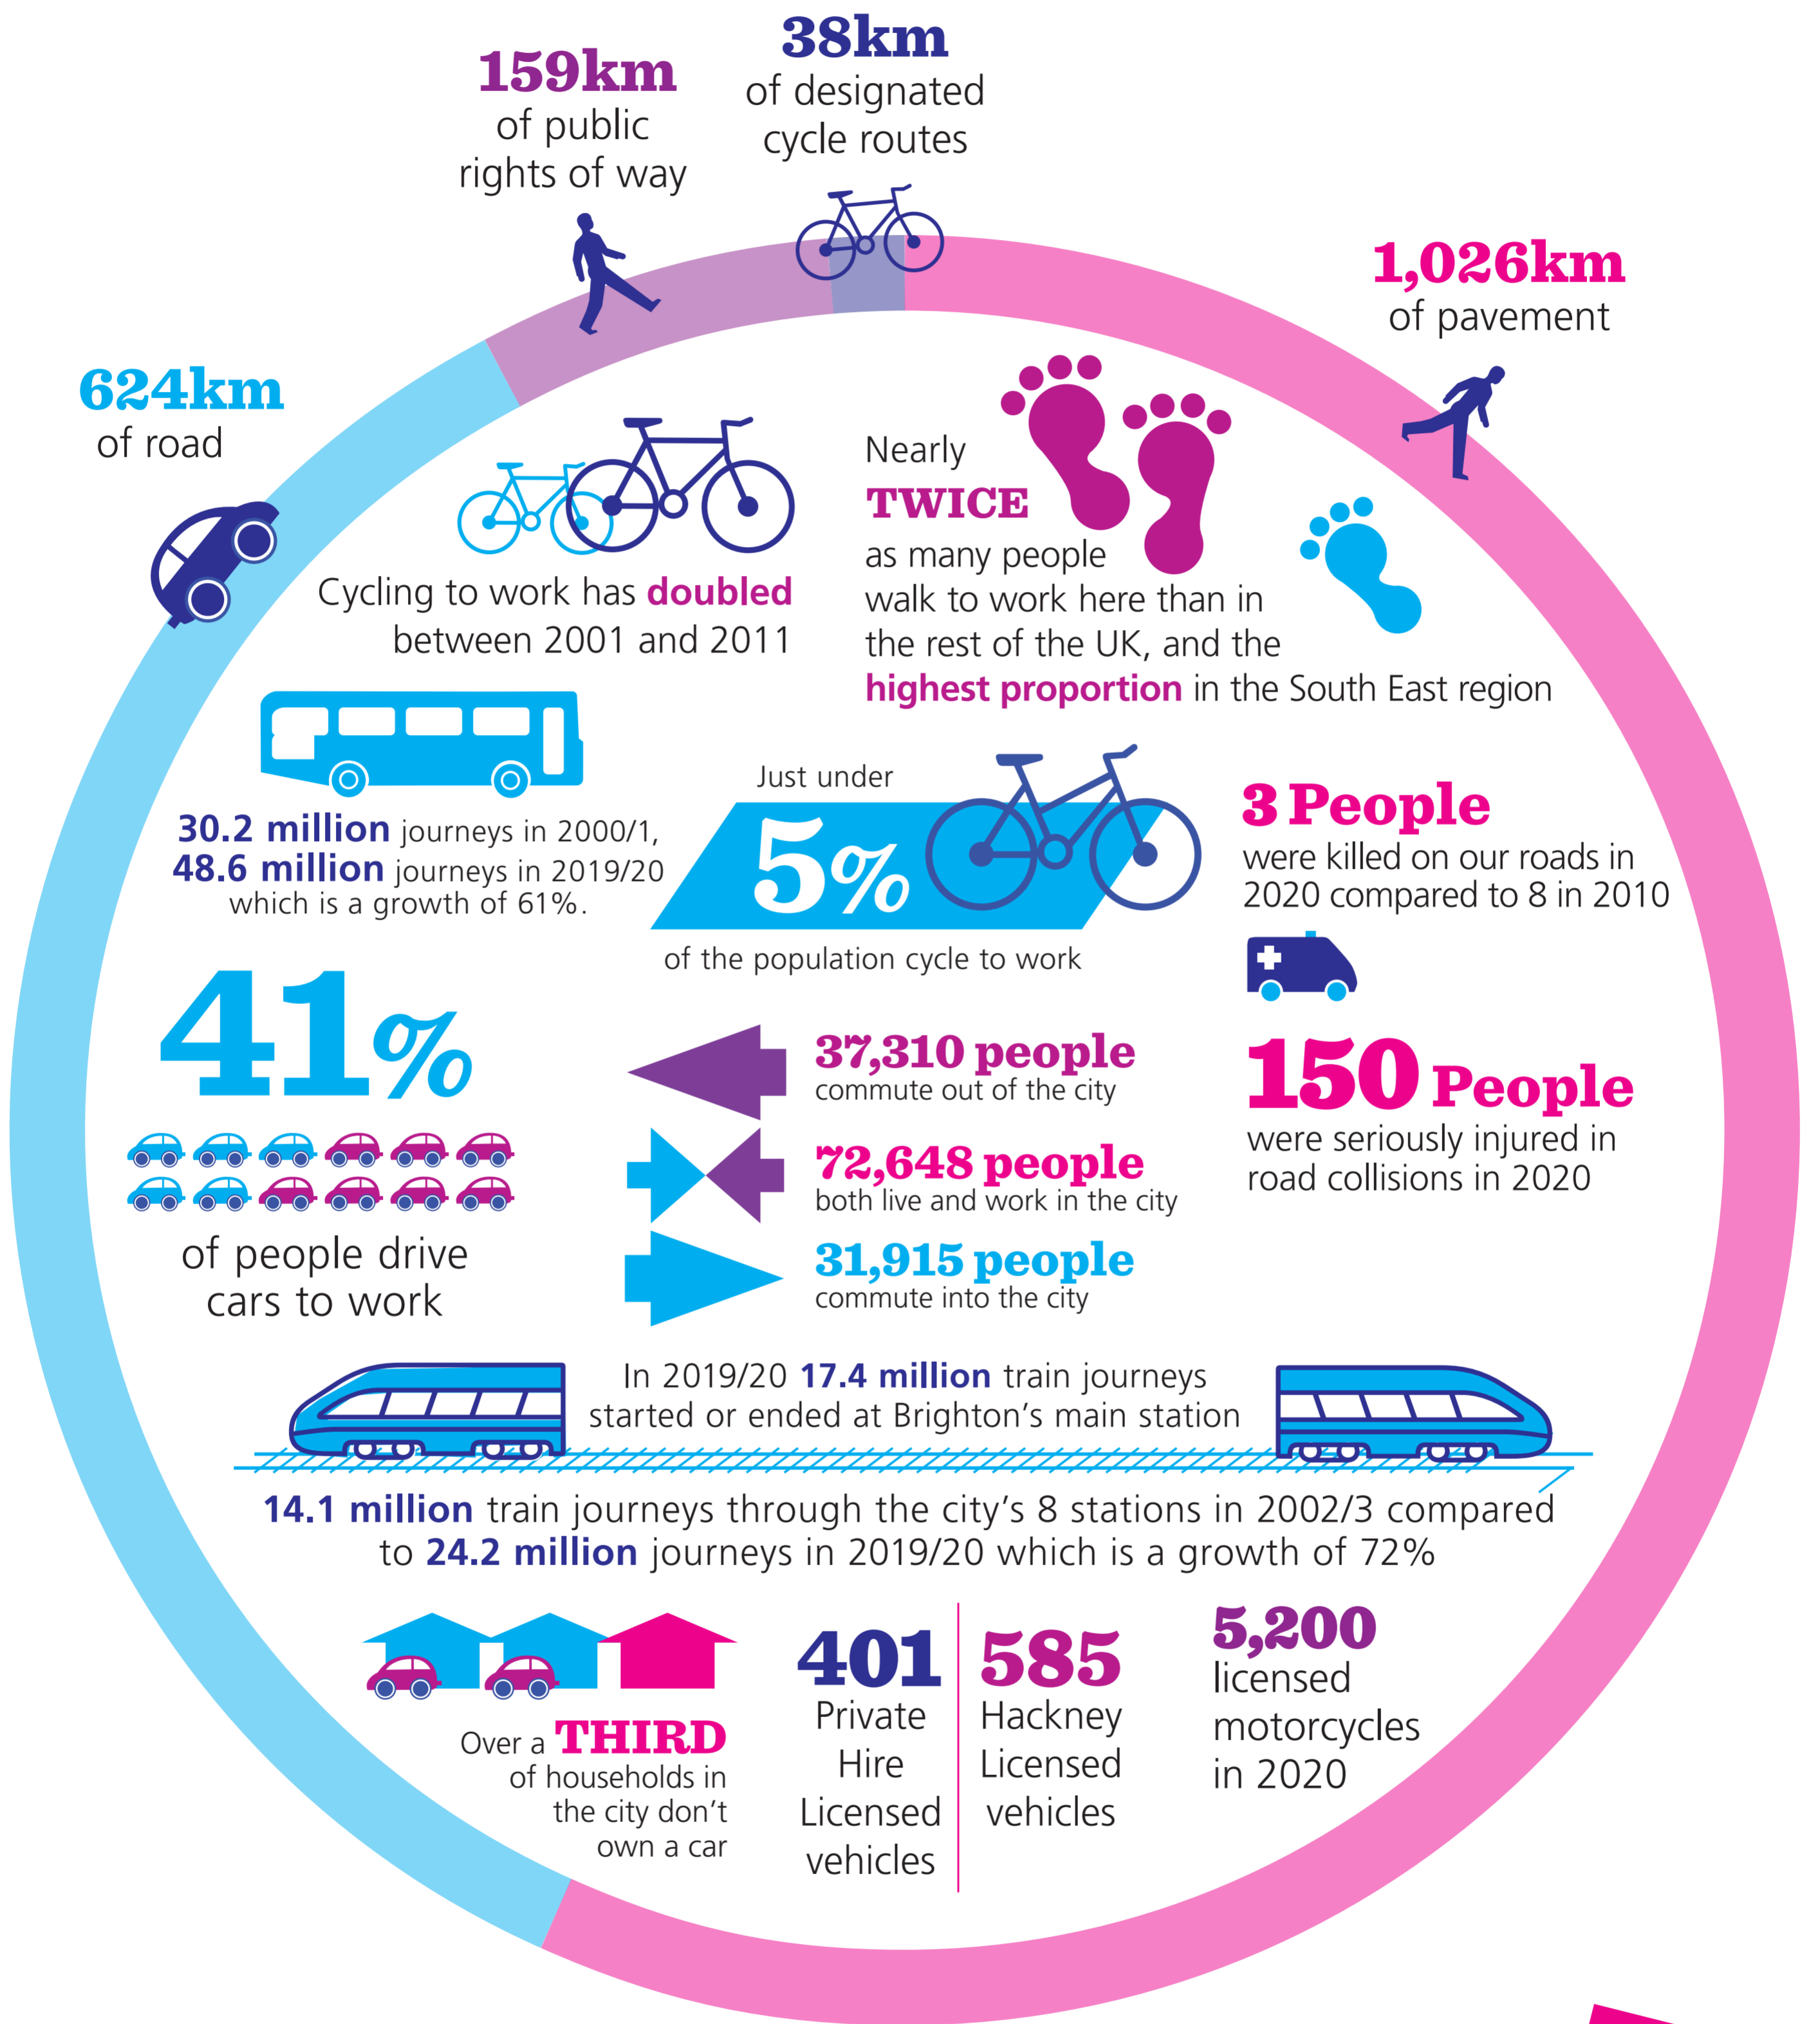

Transport Facts & Figures

City Size: 84sq km

Population: 290,395

7273 - 21/09/21